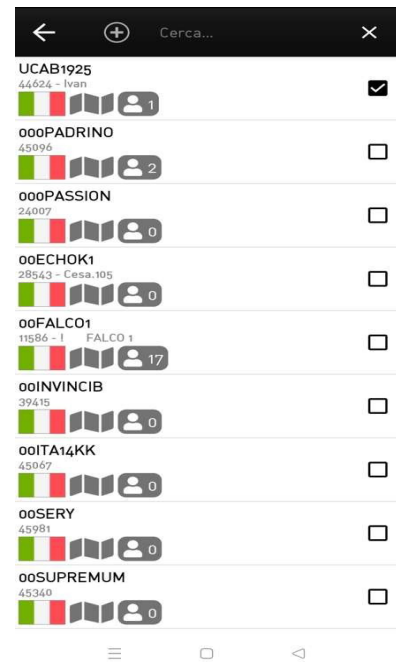

GROUP TUNING UCAB1925: TOP LEFT (FIGURE 2), CLICK ON THE THREE HORIZONTAL BARS, AND THE WINDOW WILL APPEAR (FIGURE 3). CLICK ON "Aggiungi gruppi"

CLICK ON SYMBOL + WRITE THE NAME OF THE GROUP: UCAB1925 CHECK THAT THE FLAG IS PRESENT (POINT SIGN IN THE SQUARE ON THE RIGHT)

AND FIGURE 4 APPEARS "UCAB1925"

RETURN TO THE HOME SCREEN CLICKING ON THE ARROW AT THE TOP LEFT POINTING TO THE LEFT (FIGURE 5)

FIGURE 2

FIGURE 3

FIGURE 4

UCAB1925

CBTALK MIDLAND FREE

AND FIGURE 5 WILL APPEAR. STOP DO NOT DO ANYTHING UNTIL THE COMPETITION ENDS.

FIGURE 5

IMPORTANT AND FUNDAMENTAL SERVICE NOTES

1. THE PERSON WHO MAKES INCORRECT AND VULGAR USE CAN BE IDENTIFIED AND CONSEQUENTLY WILL BE BANNED, OR REMOVED FROM THE GROUP, AND THE APP MANAGER (MIDLAND) WILL AUTOMATICALLY BLOCK HIS ACCOUNT FOR ANY OTHER FUTURE REGISTRATION.
2. THIS APP WORKS THANKS TO THE TELEPHONE SIGNAL AND THE DATA NETWORK, THIS MEANS THAT ONCE LAUNCHED IF IT IS NOT RECEIVED IT IS BECAUSE THERE IS NO TELEPHONE SIGNAL
3. TO IMPROVE PERFORMANCE IT IS SUGGESTED TO DISCONNECT THE PHONE'S WIFI AND TOUCH IT AS LESS AS POSSIBLE.
4. USE A POWER BANK CONNECTED TO YOUR PHONE OR HAVE THE CABLE TO KEEP YOUR PHONE CHARGED
5. DATA CONSUMPTION: TIM IS FREE, ALL OTHER OPERATORS HAVE A MINIMUM CONSUMPTION ESTIMATED AT: [20 Mbytes per race (1 Giga = 1024 Mbytes)]
6. IF THE TELEPHONE SIGNAL LOSES WEAK OR ABSENT, YOU MUST WAIT FOR THE SIGNAL TO RETURN WITHOUT TOUCHING ANYTHING, IT'S LIKE THE TELEPHONE, THE SIGNAL COMES BACK, RECEPTION BACKS.
7. SOME INFORMATION NOTES: TX: TRANSMISSION IN PROGRESS (GREEN OTHER PERSON TRANSMITTING, RED TRANSMITTING); GS: QUALITY OF THE TELEPHONE SIGNAL; AW: QUALITY OF DATA TRANSMISSION, INTERNET SIGNAL . GS AND AW SYMBOL WORK WITH THE SAME PRINCIPLE AS THE TRAFFIC LIGHT: • GREEN EXCELLENT SIGNAL • YELLOW MEDIUM SIGNAL • RED POOR SIGNAL • WITHOUT COLOR NO SIGNAL